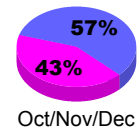

**MEMBERSHIP**

Membership Results  
2012-2013

Membership  
2011-2012

Month	Net Memb Goal	Actual New Memb	Actual Dropped Memb	Gain/Loss of Memb	Gain/Loss of Memb
Jul/Aug/Sep		88	-51	37	29
Oct/Nov/Dec		207	-157	50	47
Jan/Feb/Mar					27
<b>Totals</b>		<b>295</b>	<b>-208</b>	<b>87</b>	<b>103</b>

**Membership Results 2012-2013**

Goal, New, Dropped, Gain/Loss

**Comparison of Membership Gain/Loss**

Current Year Compared to the Previous Year

**Gender Comparison 2012-2013**

Jan/Feb/Mar

Male

Female