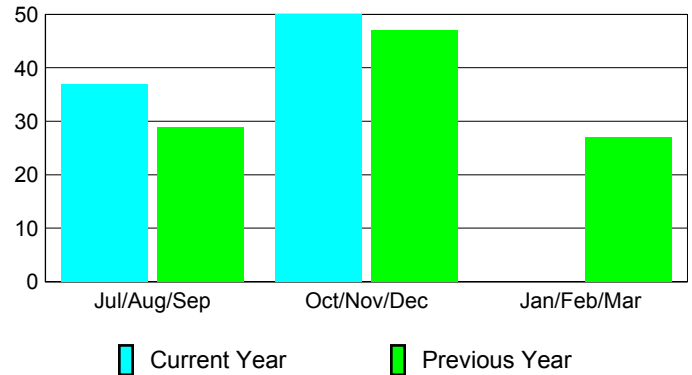

**MEMBERSHIP**

Membership Results  
2012-2013

Membership  
2011-2012

Month	Net Memb Goal	Actual New Memb	Actual Dropped Memb	Gain/Loss of Memb	Gain/Loss of Memb
Jul/Aug/Sep		88	-51	37	29
Oct/Nov/Dec		207	-157	50	47
Jan/Feb/Mar					27
<b>Totals</b>		<b>295</b>	<b>-208</b>	<b>87</b>	<b>103</b>

**Membership Results 2012-2013**

Goal, New, Dropped, Gain/Loss

**Comparison of Membership Gain/Loss**

Current Year Compared to the Previous Year

**Gender Comparison 2012-2013**

Jan/Feb/Mar

Male

Female