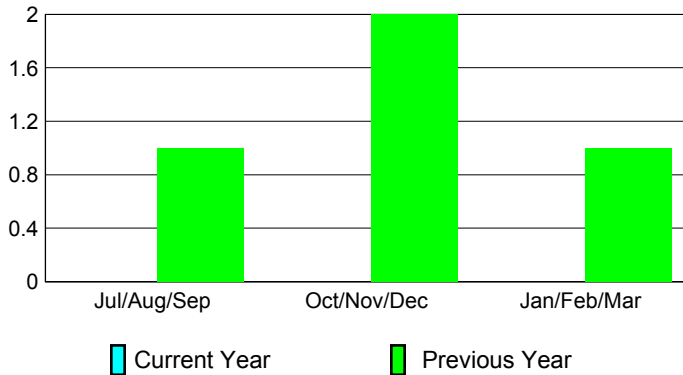

**Club Results 2012-2013**

Goal, New, Dropped, Gain/Loss

**Comparison of Club Gain/Loss**

Current Year Compared to the Previous Year

**YTD Status Quo Clubs 2012-2013**

Status Quo Clubs Compared to Status Quo Members