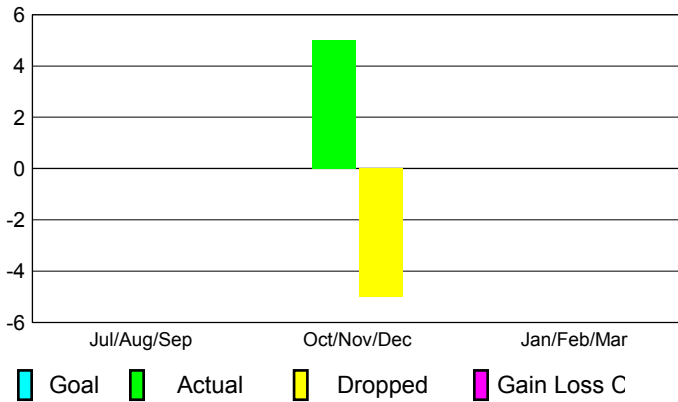

2012-2013 GMT Reports for District (or Undistricted) **District 301A2**

GMT: **Doctor DATUK K NAGARATNA**

Location: **PHILIPPINES**

GMT CA: **5**

**CLUBS**

Club Results  
2012-2013

Clubs  
2011-2012

Month	New Club Goal	Actual New Clubs	Actual Dropped Clubs	Gain/Loss of Clubs	Gain/Loss of Clubs
Jul/Aug/Sep		0	0	0	1
Oct/Nov/Dec		5	-5	0	2
Jan/Feb/Mar					1
<b>Totals</b>		<b>5</b>	<b>-5</b>	<b>0</b>	<b>4</b>

**Club Results 2012-2013**

Goal, New, Dropped, Gain/Loss

**Comparison of Club Gain/Loss**

Current Year Compared to the Previous Year

**YTD Status Quo Clubs 2012-2013**

Status Quo Clubs Compared to Status Quo Members