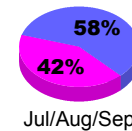

**MEMBERSHIP**

Membership Results  
2012-2013

Membership  
2011-2012

Month	Net Memb Goal	Actual New Memb	Actual Dropped Memb	Gain/Loss of Memb	Gain/Loss of Memb
Jul/Aug/Sep		88	-51	37	29
Oct/Nov/Dec		207	-157	50	47
Jan/Feb/Mar					27
<b>Totals</b>		<b>295</b>	<b>-208</b>	<b>87</b>	<b>103</b>

**Membership Results 2012-2013**

Goal, New, Dropped, Gain/Loss

**Comparison of Membership Gain/Loss**

Current Year Compared to the Previous Year

**Gender Comparison 2012-2013**

Jan/Feb/Mar

Male

Female