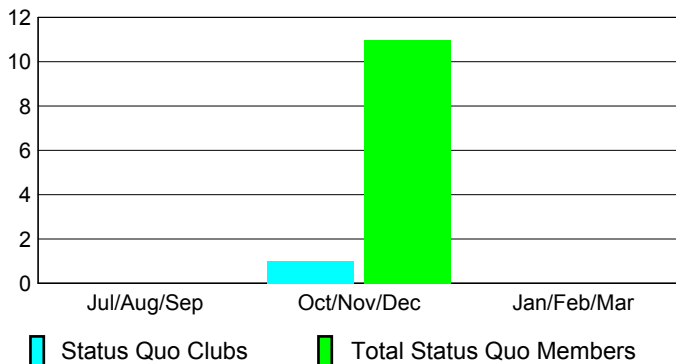

**Club Results 2012-2013**

Goal, New, Dropped, Gain/Loss

**Comparison of Club Gain/Loss**

Current Year Compared to the Previous Year

**YTD Status Quo Clubs 2012-2013**

Status Quo Clubs Compared to Status Quo Members

**MEMBERSHIP**

Membership Results  
2012-2013

Membership  
2011-2012

Month	Net Memb Goal	Actual New Memb	Actual Dropped Memb	Gain/Loss of Memb	Gain/Loss of Memb
Jul/Aug/Sep		88	-51	37	29
Oct/Nov/Dec		207	-157	50	47
Jan/Feb/Mar					27
<b>Totals</b>		<b>295</b>	<b>-208</b>	<b>87</b>	<b>103</b>