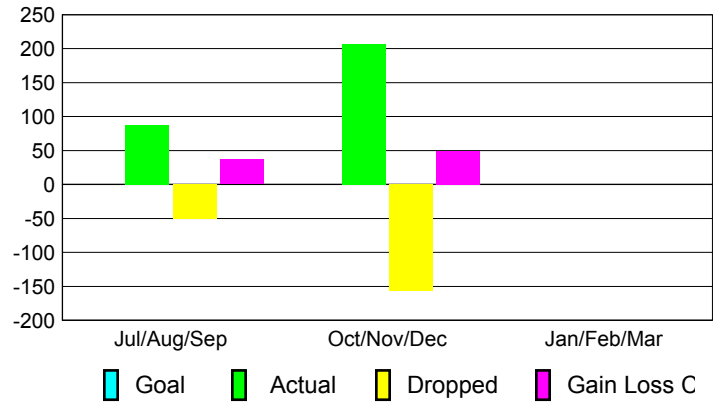

**Club Results 2012-2013**

Goal, New, Dropped, Gain/Loss

**Comparison of Club Gain/Loss**

Current Year Compared to the Previous Year

**YTD Status Quo Clubs 2012-2013**

Status Quo Clubs Compared to Status Quo Members

**MEMBERSHIP**

Membership Results  
2012-2013

Membership  
2011-2012

Month	Net Memb Goal	Actual New Memb	Actual Dropped Memb	Gain/Loss of Memb	Gain/Loss of Memb
Jul/Aug/Sep		88	-51	37	29
Oct/Nov/Dec		207	-157	50	47
Jan/Feb/Mar					27
<b>Totals</b>		<b>295</b>	<b>-208</b>	<b>87</b>	<b>103</b>

**Membership Results 2012-2013**

Goal, New, Dropped, Gain/Loss

**Comparison of Membership Gain/Loss**

Current Year Compared to the Previous Year

**Gender Comparison 2012-2013**

Jan/Feb/Mar

Male

Female